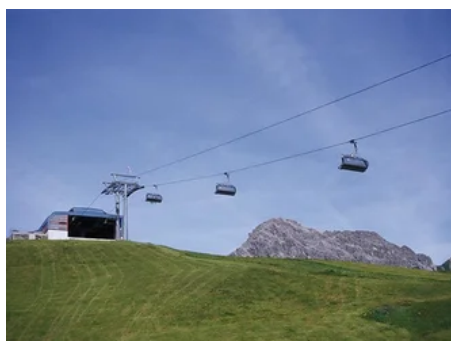

Address

Petersboden Cable Car

Oberlech 257

6764 Lech am Arlberg

Contact

+43 55 83 24 48

<http://www.lech-zuers.at/sommerbahnen> ↗