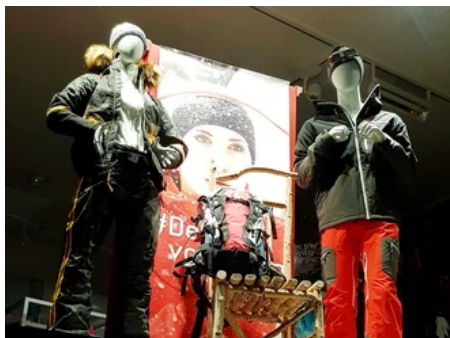

Address

Bertelsport + Mode/Stammhaus

Mühledörfle 108
6708 Brand

Contact

+43 5559 246 30

info@bertelsport.at

<http://www.bertelsport.at> ↗