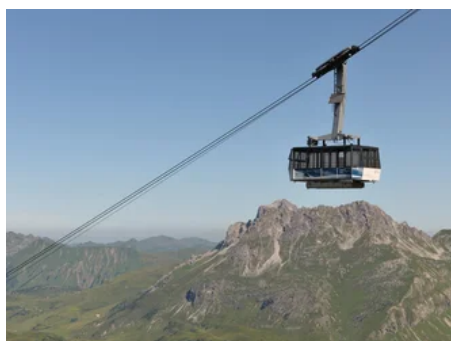

Address

Rüfikopf Cable Car

Dorf 200

6764 Lech am Arlberg

Contact

+43 55 83 23 32

<http://www.lech-zuers.at/sommerbahnen> ↗