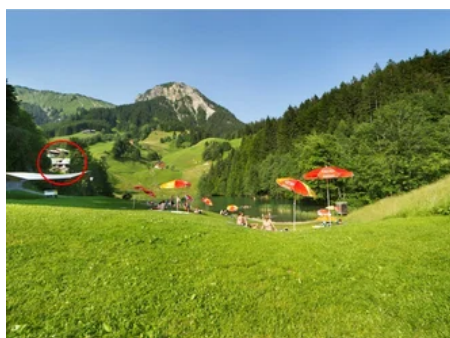

Restaurant Seewaldsee

RESTAURANT

INN/TAVERN

📍 Seewald 14, 6733 Fontanella

The "Gasthaus Seewaldsee" is located directly at the mountain lake "Seewaldsee".

Detailed description

At the "Gasthaus Seewaldsee" you have the possibility to taste regional specialities or simply to enjoy a glass of wine in the tavern or on the splendid sun terrace overlooking the "Grosse Walsertal" and the "Seewaldsee".

To mark Jürgen Konzett's new takeover, the team at Gasthaus Seewaldsee invites you to a morning pint with Trio Blasenka on 18 May 2025!

In July & August every Wednesday evening the barbecue evening takes place in all weathers by appointment!

Links

➤ [Homepage](#)